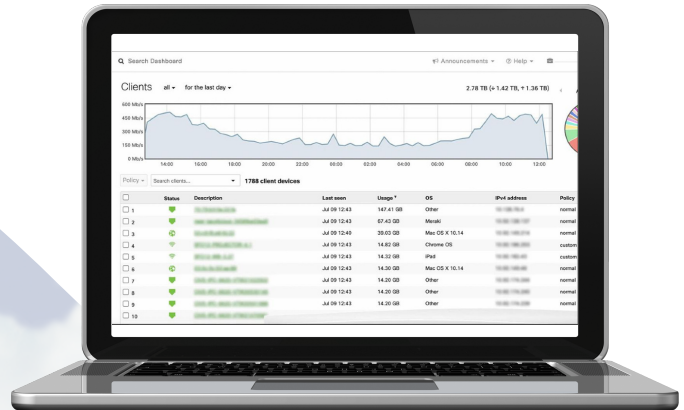

CLOUD-MANAGEMENT-UNMATCHED

VISIBILITY- 2

CLOUD-MANAGEMENT-NO ONSITE

CONTROLLERS- 2

CLOUD-MANAGEMENT-CONTROL

EVERYTHING, DEPLOY ANYWHERE- 2

What does modern WiFi mean?

High Capacity
WiFi 6

Automatic
RF
Optimization

Centralized
Management

Application,
Visibility and,
Control

Location
analytics

Dedicated
security
radio

Cloud-Management...Unmatched Visibility

Gain visibility into network **users**, their **devices** and their **applications**. Armed with rich analytics, administrators can quickly create access control and application usage policies, optimizing both the end-user experience and network security.